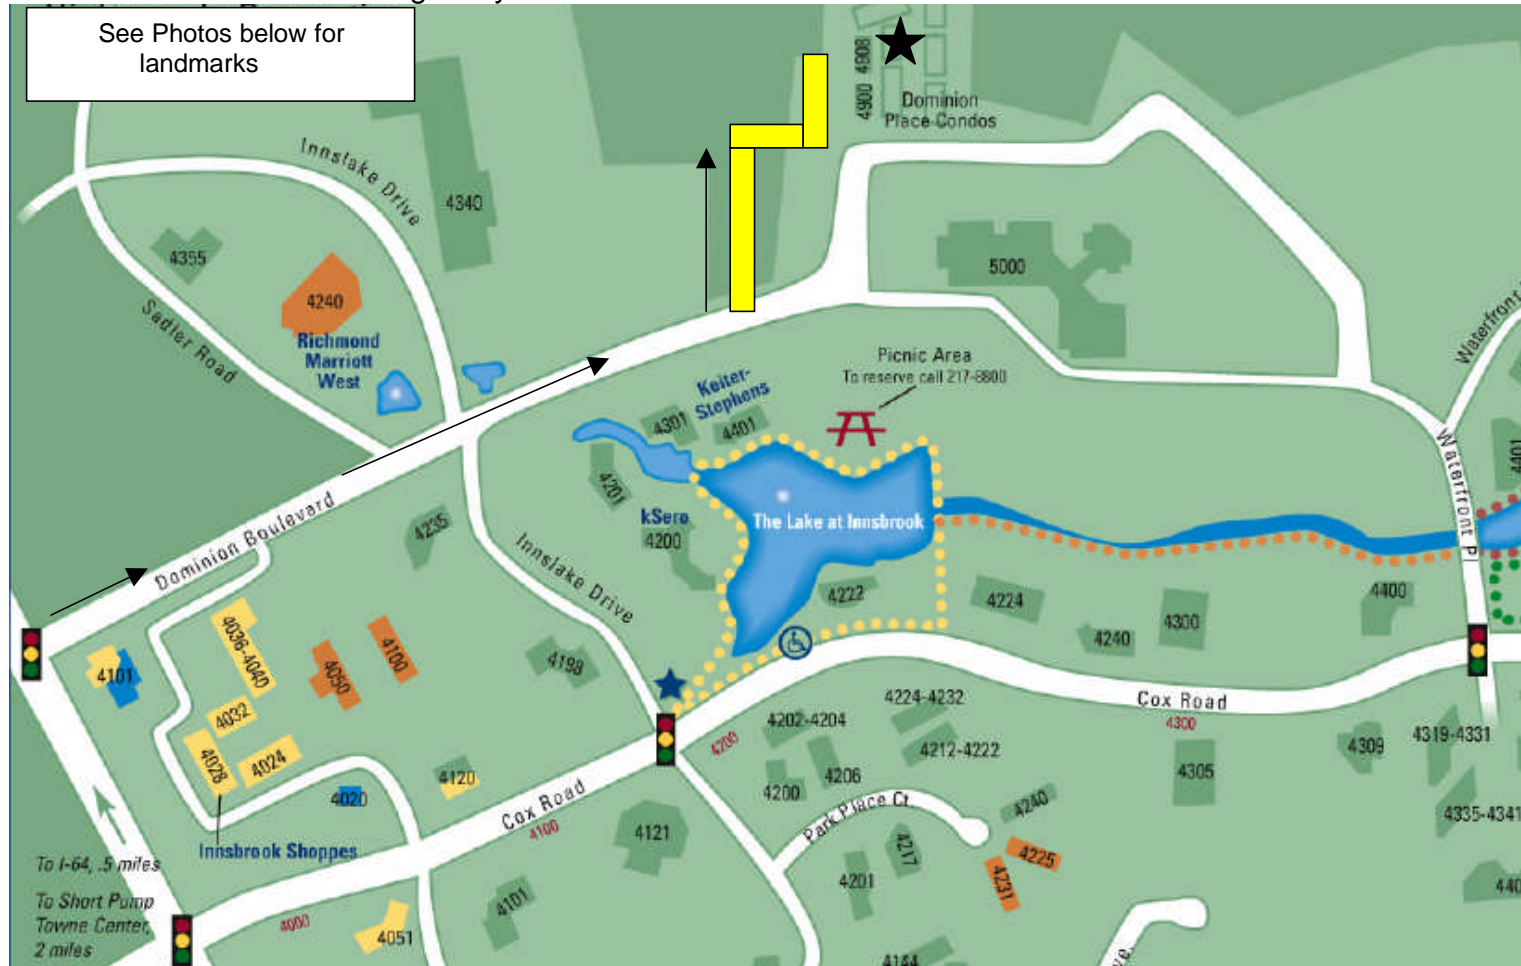

3. Take I-64 East. You will soon come to Rt. 250 Exit 178B where you will exit. Follow the directions below to our office.

DIRECTIONS AFTER YOU GET OFF THE INTERSTATE

- > When you get off on Exit 178B, 250 East exit (Richmond) you will be headed eastbound on Broad Street.
- > Get into the far left lane as soon as possible as you will quickly come to the first traffic signal.
- > Take a LEFT at the first traffic signal onto Dominion Boulevard (This is the first of two entrances from Broad Street into Innsbrook that leads to Dominion Power's Technical Center).

The arrows below guide you to our office in Dominion Place at 4908 Dominion Boulevard.